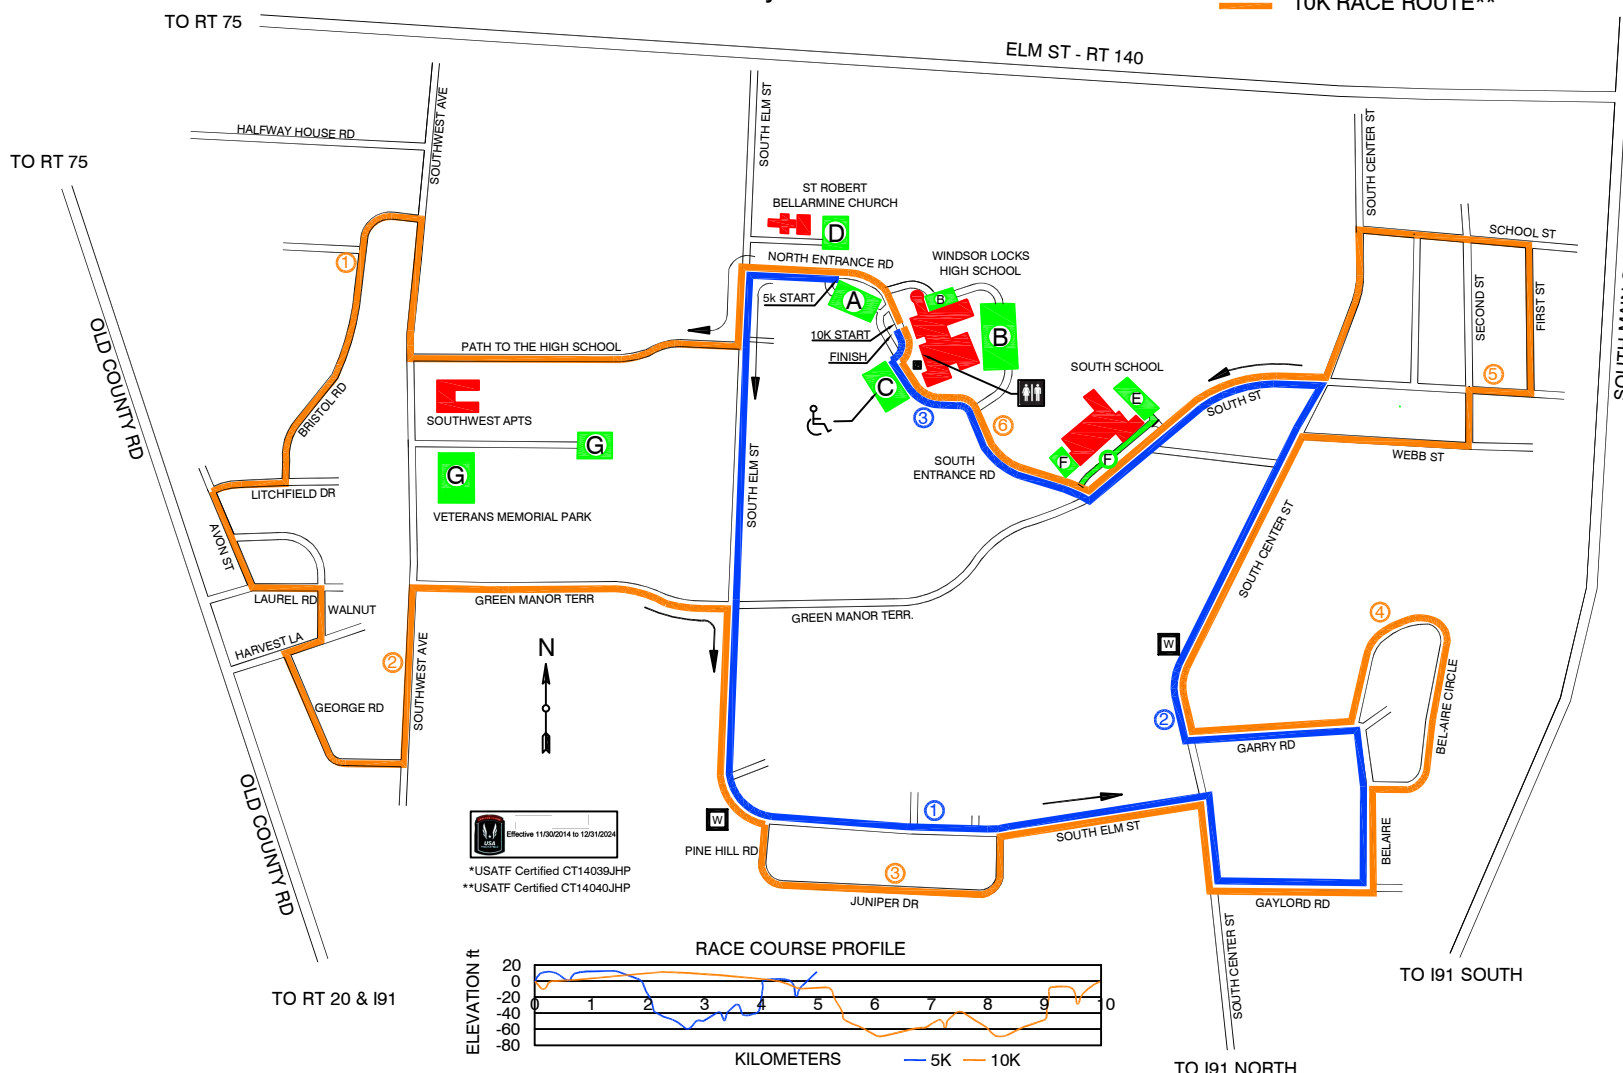

10K - MILES FROM START

WATER STATION

RACE DAY PARKING

WINDSOR LOCKS HIGH SCHOOL

A Use North Entrance Rd from South Elm St only. Lot closes from 9:45 until 10:15. Exit North on South Elm St from 10:15 until 10:40.

B Use South Entrance Rd from South St only. Entrance closes from 10:15 until 11:30. Exit around the school to the North Entrance Rd. then north only from 10:15 to 10:40.

C Handicap and Staff only. Use South Entrance Rd from South St only. Entrance closes from 10:15 until 11:30. Exit with caution to the B lot and then around the school to North Entrance Rd.

E Enter South School from South St only. Exit east on South St until 10:20 then west to Green Manor Terr. and north on S. Elm. Proceed with caution. Runners and walkers will be on South St until 10:40.

F 10 K runners only. Enter from South St or South Entrance Rd. until 10:20. No exit until 10:40. Exit with caution. Runners and walkers will be on South Entrance Rd until 10:40.

VETERANS MEMORIAL PARK

G Enter Veterans Memorial Park from Southwest Ave on Park access road. Do not park in the lot for the Southwest Apartments. Walk to the High School on the path at the north edge of the park, approx. 0.4 miles. Runners will be on the path and Southwest Ave from about 10:15 until 11:00.